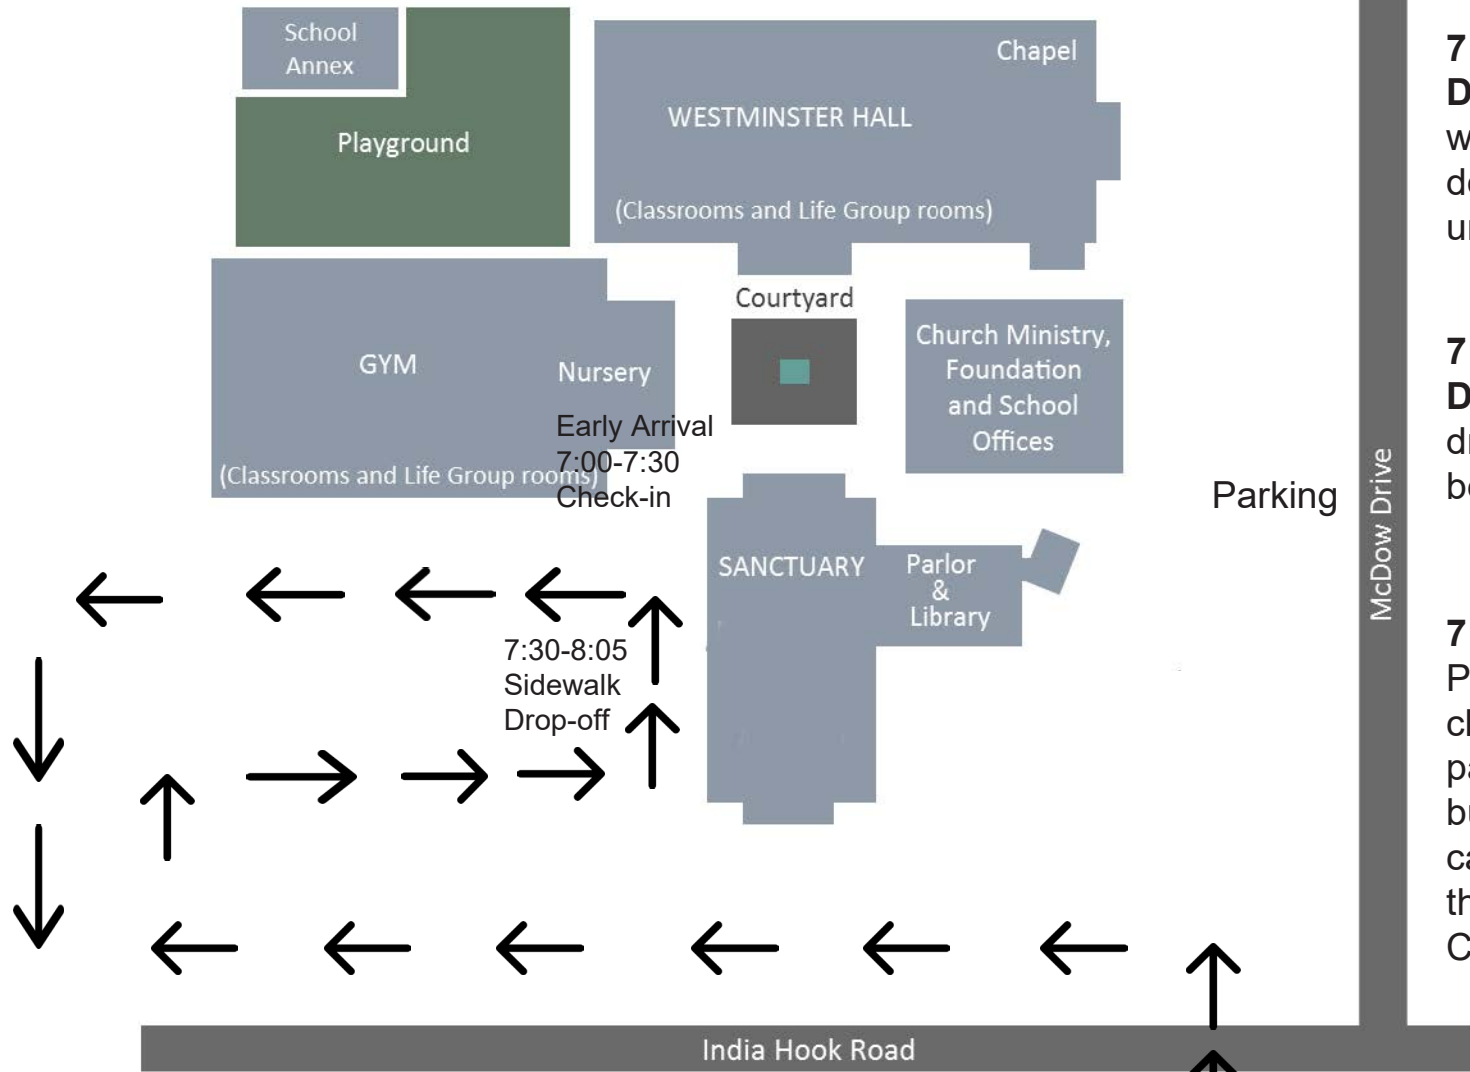

3K and 4K Drop Off

7:00-7:30
Drop-off: Parents walk children to double glass doors under breezeway

7:30-8:05
Drop-off: Parents drop-off at sidewalk beside Sanctuary

7:30-8:05
 Parents walking children in must park on the Admin. building side of campus and walk through the Courtyard

DO NOT ENTER HERE EXIT ONLY.

ENTER HERE ONLY westminster PRESBYTERIAN CHURCH