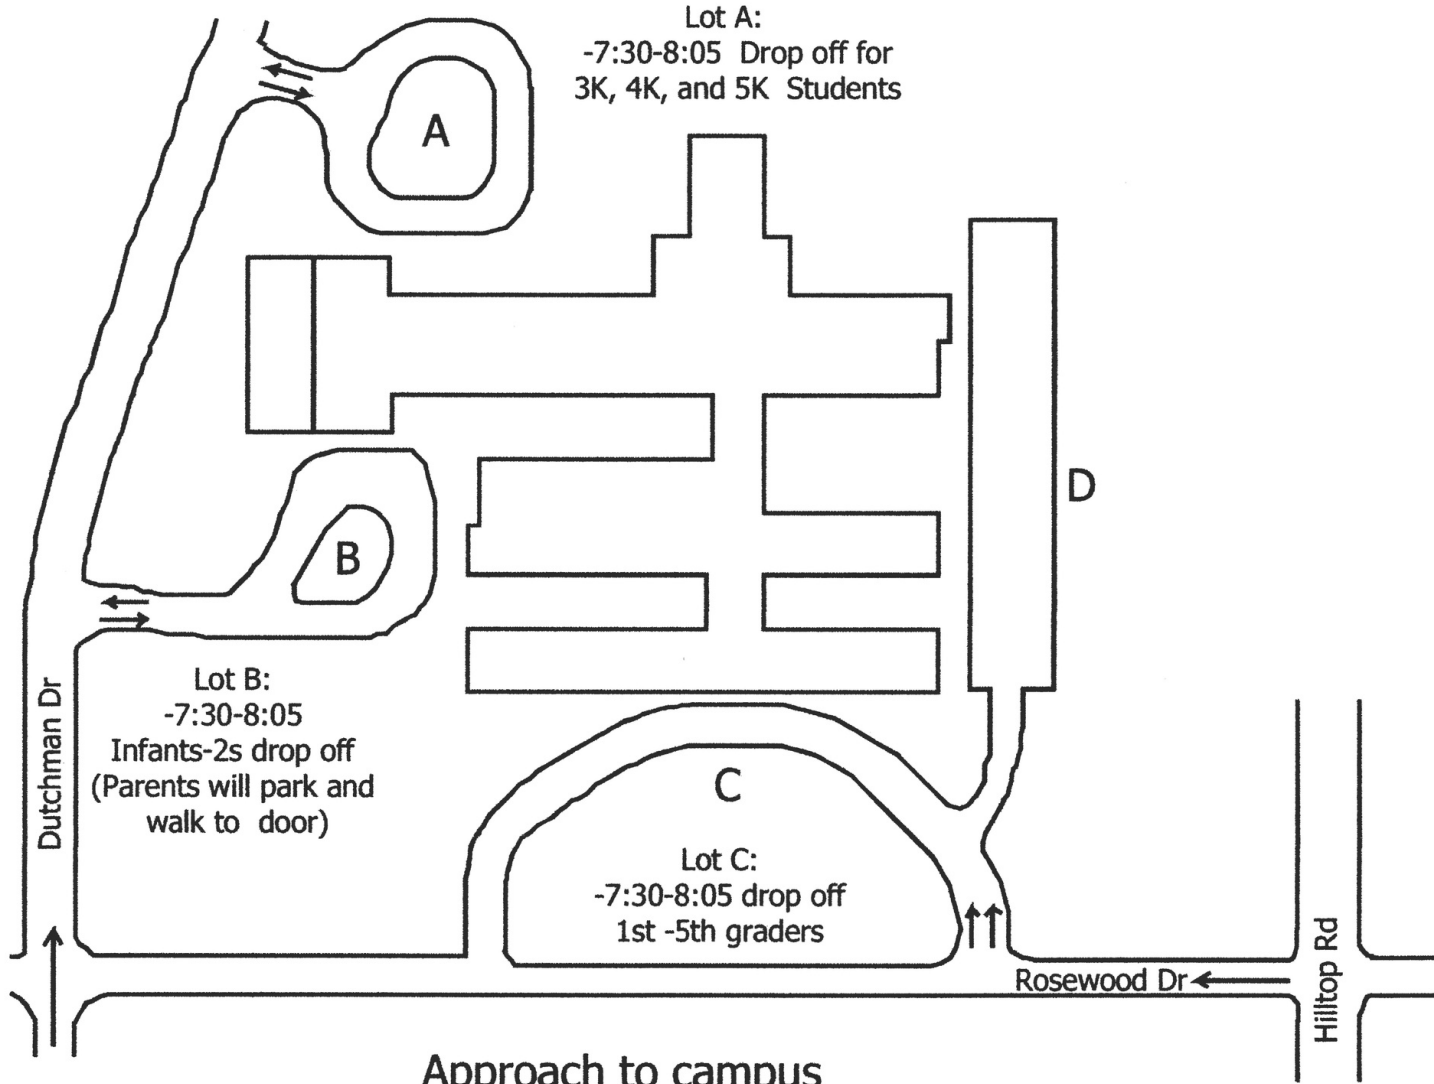

Lower School Drop Off Traffic Map 22-23

A & B Lots
Traffic enters
via Dutchman Dr
from Celanese

C Lot
Traffic enters
via Hilltop Rd
from Celanese